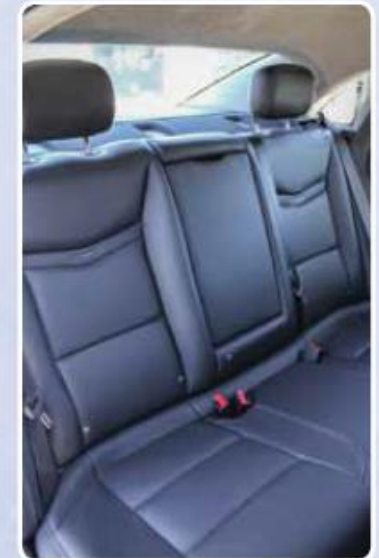

70" Raised Roof Limousine

48" Raised Roof Limousine

CADILLAC XTS RAISED ROOF LIMOUSINES

OPTIONS

- ✦ B&C Pillar Stainless
- ✦ Dual Battery – Jump Start Feature
- ✦ Drip Rail Rain Management System
- ✦ Flag Staff Holders, right & left front fender (includes 2 Purple and 2 American Flags)
- ✦ Strobe Kit (2, 4-way) Clear /Amber/Purple LED - Grille Mount
- ✦ Round Fender Mounted Strobes (2)-Clear
- ✦ Paint, standard color - prior OEM model year
- ✦ Paint, tri-coat (e.g. White Diamond, Crimson Pearl, White Pearlescent, etc.) Includes special order OEM chassis
- ✦ Rear Comfort Seating - Remove rear OEM armrest

EXTERIOR FEATURES

- ✦ OEM Antenna with OnStar
- ✦ Integrated Deck Lid Release in Rear Cadillac Emblem
- ✦ Double Seam Vinyl Top
- ✦ Ultrasonic Rear Park Assist
- ✦ Rearview Back-Up Camera
- ✦ Full Size Spare Tire
- ✦ 18" Wheels, polished aluminum – OEM
- ✦ OEM Chrome Exhaust Bezels

INTERIOR FEATURES

- ✦ Adaptive Remote Start
- ✦ Assist/Grab Handles (5)
- ✦ Audio System (Sirius XM and HD radio, with 10 speakers)
- ✦ Climate Control (Auxiliary HVAC System)
- ✦ Suede Microfiber Headliner
- ✦ Carpeted Floor Mats
- ✦ Keyless Start
- ✦ OnStar (1 year of 'Directions and Connections')
- ✦ Power Operated Center Windows
- ✦ Center Bench Seat (rear-facing) - 70" Exclusive
- ✦ Power Partition (Glass) - 70" Exclusive
- ✦ Rear Controls of Audio and Climate—70" Exclusive
- ✦ Third seatbelt in center seats
- ✦ Trunk (Sunken Spare Tire for Maximum Storage)