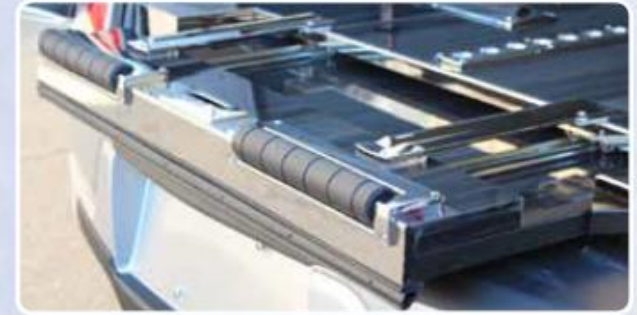

Specifications are subject to change at any time without notice.